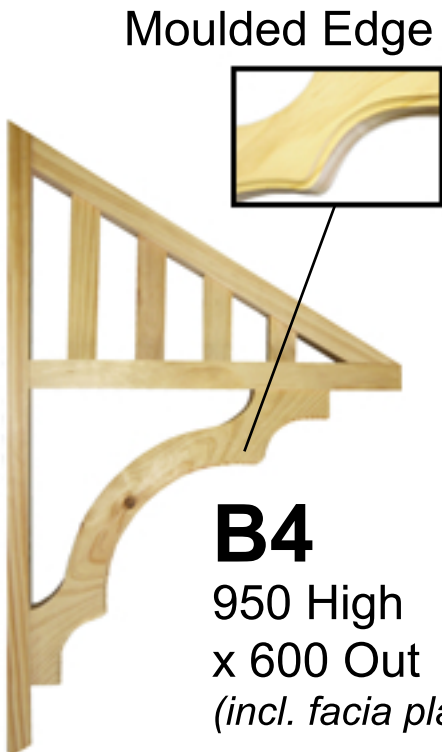

Window Canopy / Window Awning Profiles

BC
900 High
x 500 Out

BF
750 High
x 600 Out
(incl. fascia plate)

BA
1200 High
x 600 Out
(incl. fascia plate)

BD
1000 High
x 500 Out

B4
950 High
x 600 Out
(incl. fascia plate)

BB
1200 High
x 600 Out
(incl. fascia plate)

B5
1200 High
x 600 Out
(incl. fascia plate)

BG
950 High
x 900 Out
(incl. fascia plate)

B6
1200 High
x 900 Out
(incl. fascia plate)

BH
1200 High
x 600 Out

Window & Door Canopy Profiles