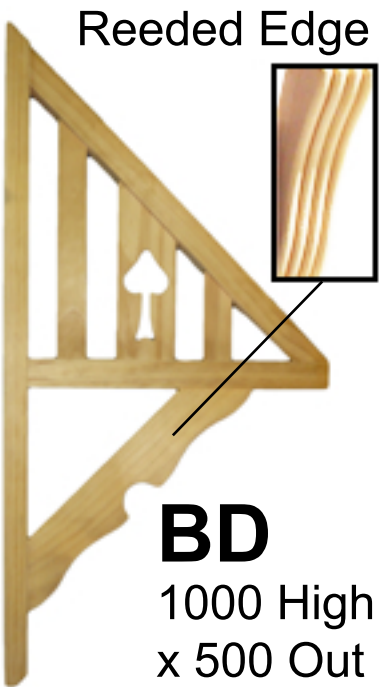

Window Canopy / Window Awning Profiles

BC
900 High
x 500 Out

BF
750 High
x 600 Out
(incl. fascia plate)

BA
1200 High
x 600 Out
(incl. fascia plate)

BD
1000 High
x 500 Out

B4
950 High
x 600 Out
(incl. fascia plate)

BB
1200 High
x 600 Out
(incl. fascia plate)

B5
1200 High
x 600 Out
(incl. fascia plate)

BG
950 High
x 900 Out
(incl. fascia plate)

B6
1200 High
x 900 Out
(incl. fascia plate)

BH
1200 High
x 600 Out

Window & Door Canopy Profiles