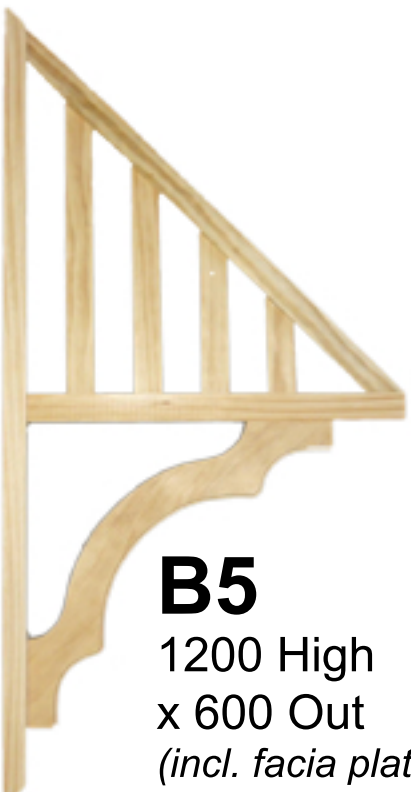

Window Canopy / Window Awning Profiles

BC
900 High
x 500 Out

BF
750 High
x 600 Out
(incl. fascia plate)

BA
1200 High
x 600 Out
(incl. fascia plate)

BD
1000 High
x 500 Out

B4
950 High
x 600 Out
(incl. fascia plate)

BB
1200 High
x 600 Out
(incl. fascia plate)

B5
1200 High
x 600 Out
(incl. fascia plate)

BG
950 High
x 900 Out
(incl. fascia plate)

B6
1200 High
x 900 Out
(incl. fascia plate)

BH
1200 High
x 600 Out

Window & Door Canopy Profiles